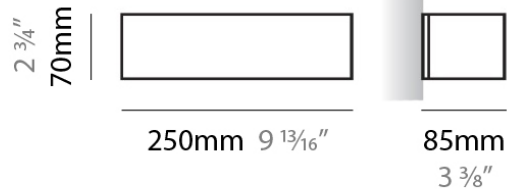

TOY SURFACE

D83285

GENERAL

Series: Toy

Brand: Panzeri

Division: Design

Mounting Type: Surface

Mounting Location: Wall

Subcategory: Ambient

PHYSICAL

Shape: Rectangle

Length (mm): 250

Length (in): 9 ⁷/₁₆

Height (mm): 70

Height (in): 2 ³/₄

Extension (mm): 85

Extension (in): 3 ¹/₄

Light Distribution: Direct / Indirect

Weight (kg): 0.9

Weight (lbs): 2

Diffuser: Frost White Glass

Fixture Material: Metal

ELECTRICAL

Number of Lamps: 1

Lamp Type: LED

Total Output Wattage (W): 12

Dimming: Non-Dimmable

Driver Included: Yes

Driver Location: Integrated

Driver Type: Constant Current

Driver Class: Class 2

Input Voltage (V): 120

Upon Request: (Dimming and 277V options available with remote driver sold separately)

LED

Color Temperature (°K): 3000

Nominal Lumen (lm): 2 x 730

CRI: >80 CRI

OPTICAL

RATINGS AND CERTIFICATIONS

Certified By: CSA Certified to UL and CSA Standards

IP rating: IP40