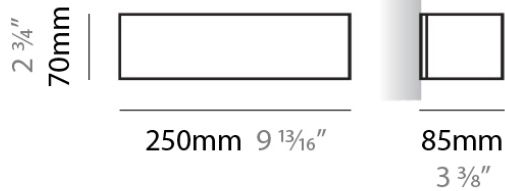

TOY SURFACE

D83137

GENERAL

Series: Toy
Brand: Panzeri
Division: Design
Mounting Type: Surface
Mounting Location: Wall
Subcategory: Ambient

PHYSICAL

Shape: Rectangle
Length (mm): 250
Length (in): 9 7/8
Height (mm): 70
Height (in): 2 3/4
Extension (mm): 85
Extension (in): 3 1/4
Light Distribution: Direct / Indirect
Weight (kg): 0.9
Weight (lbs): 2
Diffuser: Frost White Glass
Fixture Finish: WHI
Fixture Material: Metal

ELECTRICAL

Number of Lamps: 1
Lamp Type: CFL
Bulb Included: Bulb Not Included
Total Output Wattage (W): 26
Max. Wattage Per Lamp (W): 26
Lamp Base: GX24-q3
Dimming: Non-Dimmable
Driver Included: Yes
Driver Type: Ballast - 120Vac - Non-dimming
Input Voltage (V): 120

LED

OPTICAL

RATINGS AND CERTIFICATIONS

Certified By: CSA Certified to UL and CSA Standards
IP rating: IP40